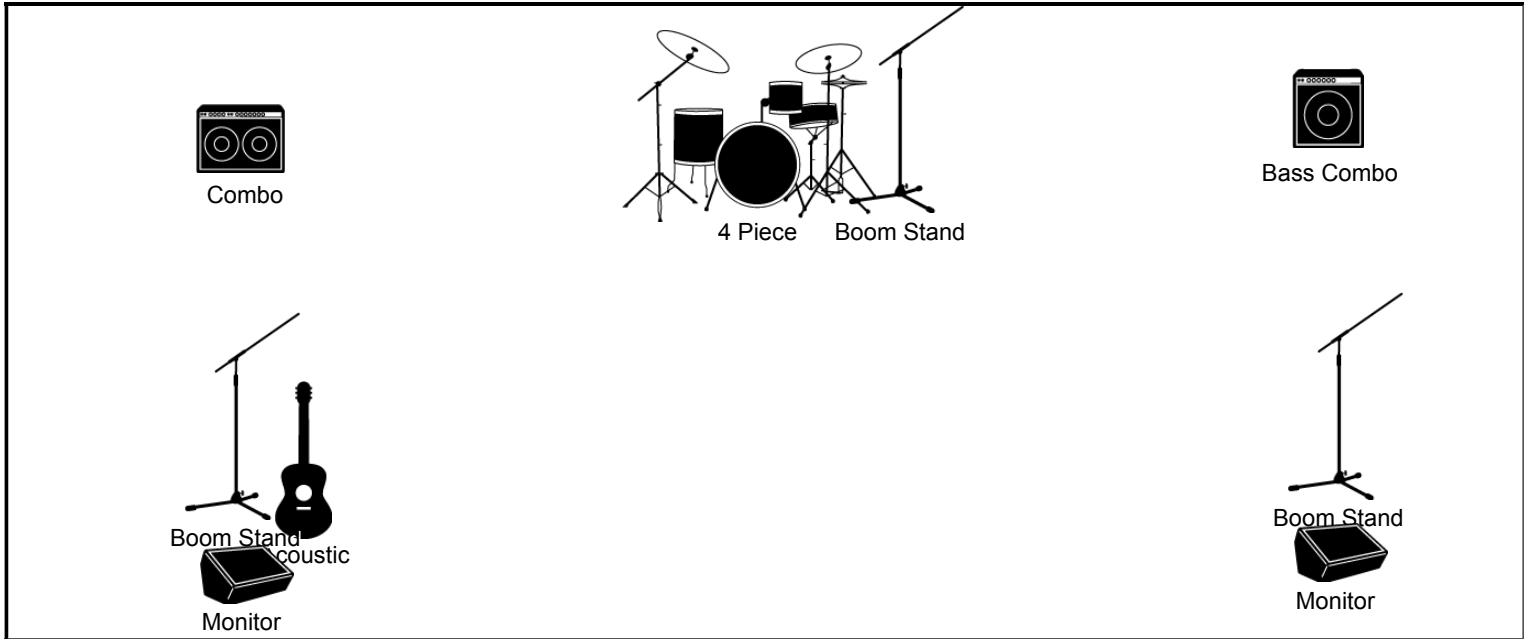

STAGE PLOT DESIGNER

BAND NAME

Cease & Desist 3 Piece

VENUE

All Venues

SHOW DATE / TIME

All Shows

STAGE

NOTES

Cease & Desist is a vocal band with three lead singers. Vocals should never be 'buried in the mix'.

INPUT LIST

Kit wired for 4 piece
 Vocal on Kit (Drummer uses in-ear monitors so wedge not necessary - but please provide line to his mixer)
 Vocal, DI and Power to Guitar Vocal position
 Vocal to bass position